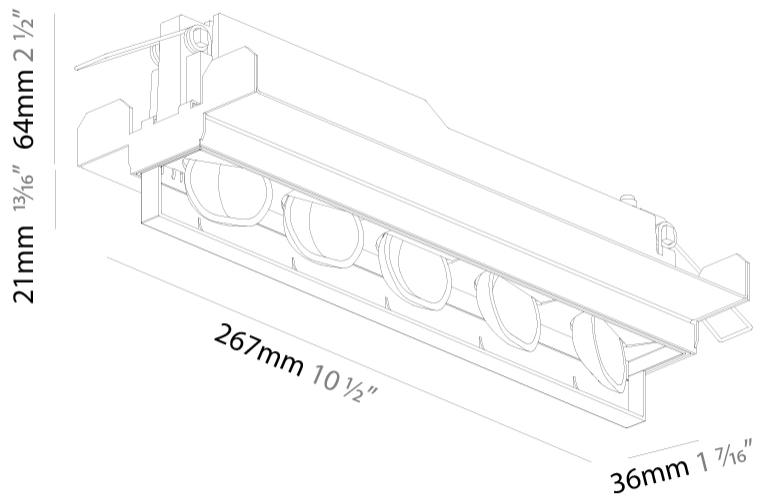

GENERAL

Series: Magiq Wallwash
 Brand: Prolicht
 Division: Architectural
 Mounting Type: Trimless
 Mounting Location: Ceiling
 Subcategory: Wallwash

PHYSICAL

Shape: Rectangle
 Length (mm): 267
 Length (in): 10 1/2
 Width (mm): 36
 Width (in): 1 7/16
 Height (mm): 64
 Height (in): 2 1/2
 Ceiling Thickness (mm): 12.5
 Ceiling Thickness (in): 1/2
 Min. Recessing Depth (mm): 100
 Min. Recessing Depth (in): 3 15/16
 Light Distribution: Asymmetric
 Weight (kg): 0.943
 Weight (lbs): 2.08
 Holder Finish: WHI / BLK
 Fixture Material: Aluminum Die Cast
 Cut-out Measurements: 273mm / 10 3/4" x 42mm / 1 5/8"
 Upon Request: Unique Ceiling Thickness

OPTICAL

Reflector: Asymmetric
 Upon Request: Special Beam Angles

RATINGS AND CERTIFICATIONS

Certified By: CSA Certified to UL and CSA Standards
 IP rating: IP20

100mm
3 15/16"

12 1/2 mm
1/2"

270mm x 38mm
10 5/8" x 1 1/2"