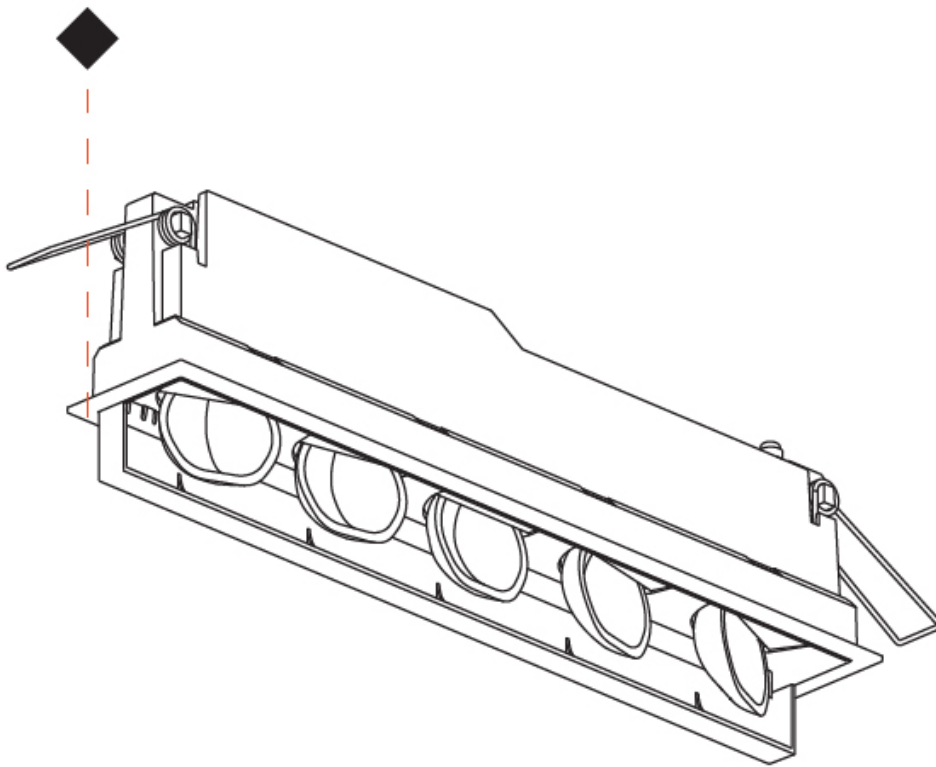

MAGIQ WALLWASH RECESSED

A35154-

PROJECT

TYPE

SPECIFIER

QUANTITY

DATE

A